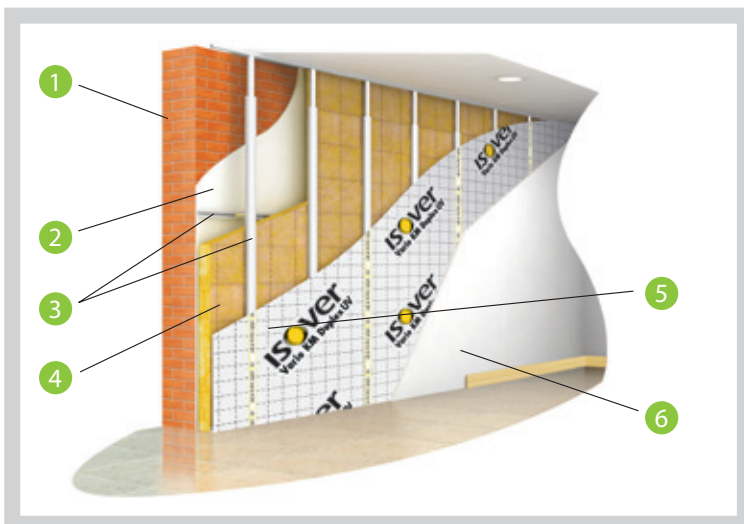

# Vario KB1 Single Sided Adhesive Tape

Our high adhesion, single sided adhesive tape for fixing overlapping membrane seams.

Part of the Vario range

## Vario KB1 Single Sided Adhesive Tape

### BENEFITS AND FEATURES

|                                  |   |
|----------------------------------|---|
| <b>THERMAL</b>                   | For renovation projects, especially loft spaces and roofs, Vario together with Glasswool insulation dramatically improves the thermal performance of an older building  |
| <b>FIRE</b>                      | Euroclass E (normally flammable) in accordance with DIN 13984.  |
| <b>MOISTURE</b>                  | As part of the Vario system - prevents mould and mildew growth by reducing the potential for moisture accumulation  |
| <b>ENVIRONMENTAL CREDENTIALS</b> | Vario automatically adapts to long heating and short drying periods, unlike conventional membranes that behave the same way in all conditions. Vario protects the inside of the building against toxic gases - particularly important when converting the attics of older buildings into living space |
| <b>TEMPERATURE</b>               | ( - 40°C to + 80°C.)  |
| <b>WATER VAPOUR DIFFUSION</b>    | Approx. 70 g/m <sup>2</sup> d to 1.2 g/m <sup>2</sup> d in accordance with EN 12572.  |

## Vario KB1 Single Sided Adhesive Tape Application